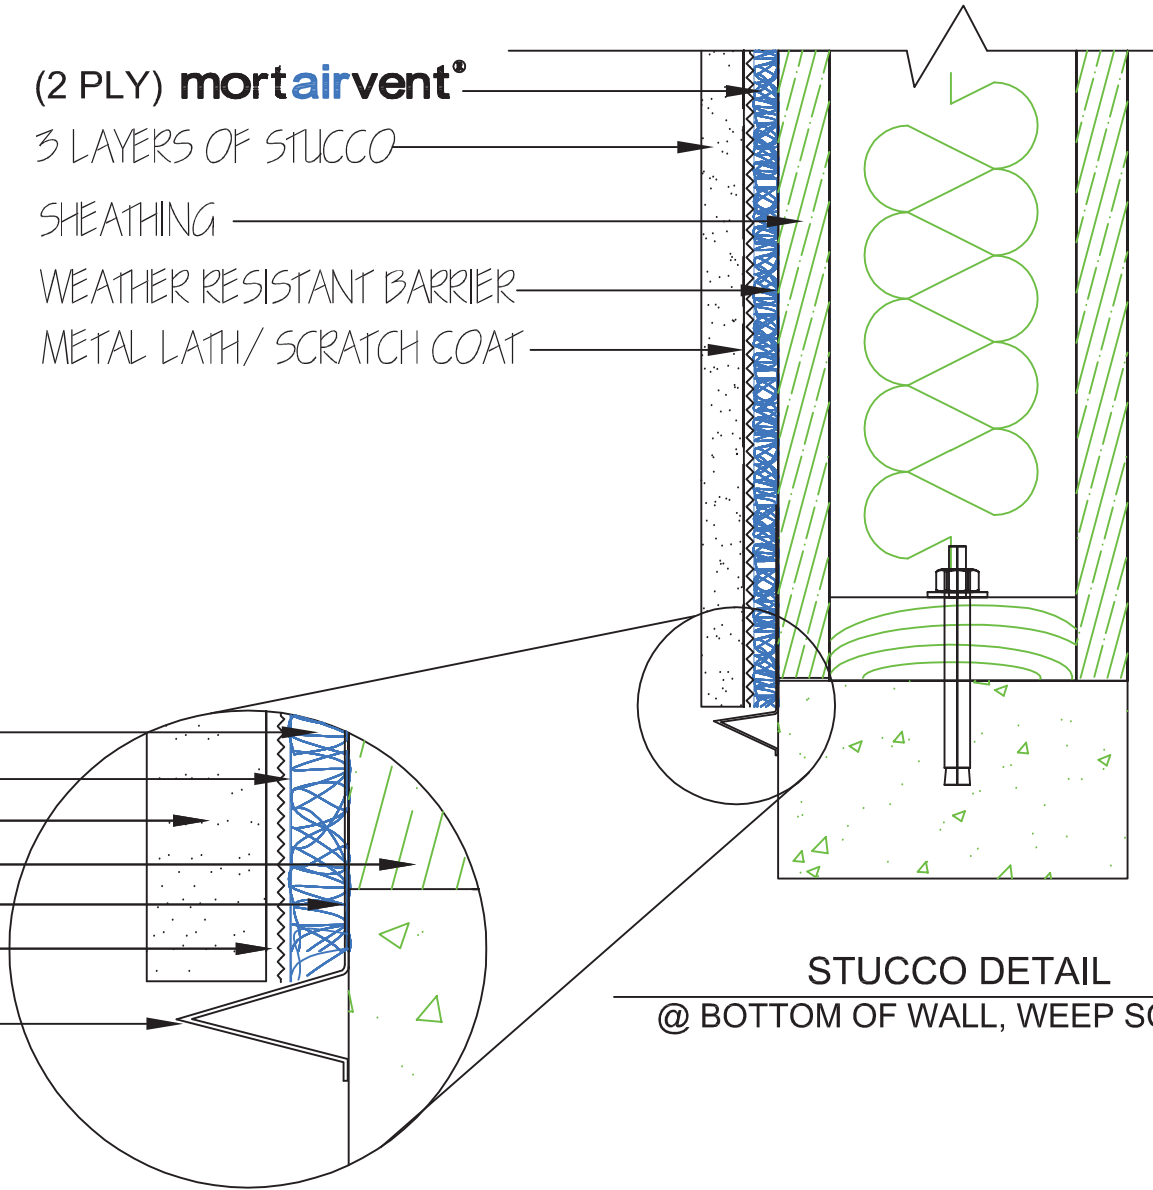

(2 PLY) **mortairvent**®

3 LAYERS OF STUCCO

SHEATHING

WEATHER RESISTANT BARRIER

METAL LATH/ SCRATCH COAT

ENTANGLED POLYMER MATRIX

MORTAR DEFLECTION FABRIC

3 LAYERS OF STUCCO

SHEATHING

WEATHER RESISTANT BARRIER

METAL LATH/ SCRATCH COAT

WEEP SCREED

STUCCO DETAIL

@ BOTTOM OF WALL, WEEP SCREED

ADVANCED BUILDING PRODUCTS, INC.
P.O. BOX 98
SPRINGVALE, ME 04083

PHONE: 1-800-252-2306 FAX: 1-207-490-2998
WWW.ADVANCEDFLASHING.COM

PRODUCT NAME: **mortairvent**®

NOTE: **mortairvent**® MATRIX (BLUE) SHOULD BE
INSTALLED FACING THE WEATHER RESISTANT BARRIER,
WITH THE MORTAR DEFLECTION FABRIC AGAINST THE
METAL LATH FABRIC (FACING THE EXTERIOR WALL).

DRAWING NO:
MV-STUCCO-BW2