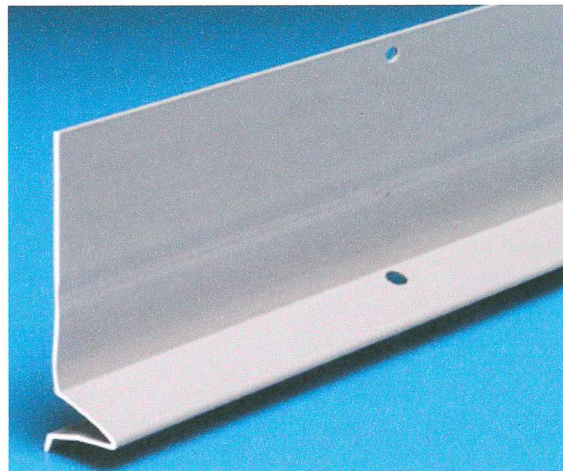

## **Mortairvent Weep Screenshot®**

### **Description:**

Mortairvent Weep Screenshot® is designed for use with Stucco, EIFS, Stone, and Stone Veneers. Mortairvent Weep Screenshot® should be installed at the plate line, or stem wall, providing a stop for Stucco, EIFS, Stone, or Stone Veneers. Mortairvent Weep Screenshot® has a patented design which allows moisture to migrate down and shed away from the wall.

### **Available Sizes (35 pieces per carton):**

3 ½" x ¾" x 10' (Holes Pre-Drilled @ 9" O.C.)